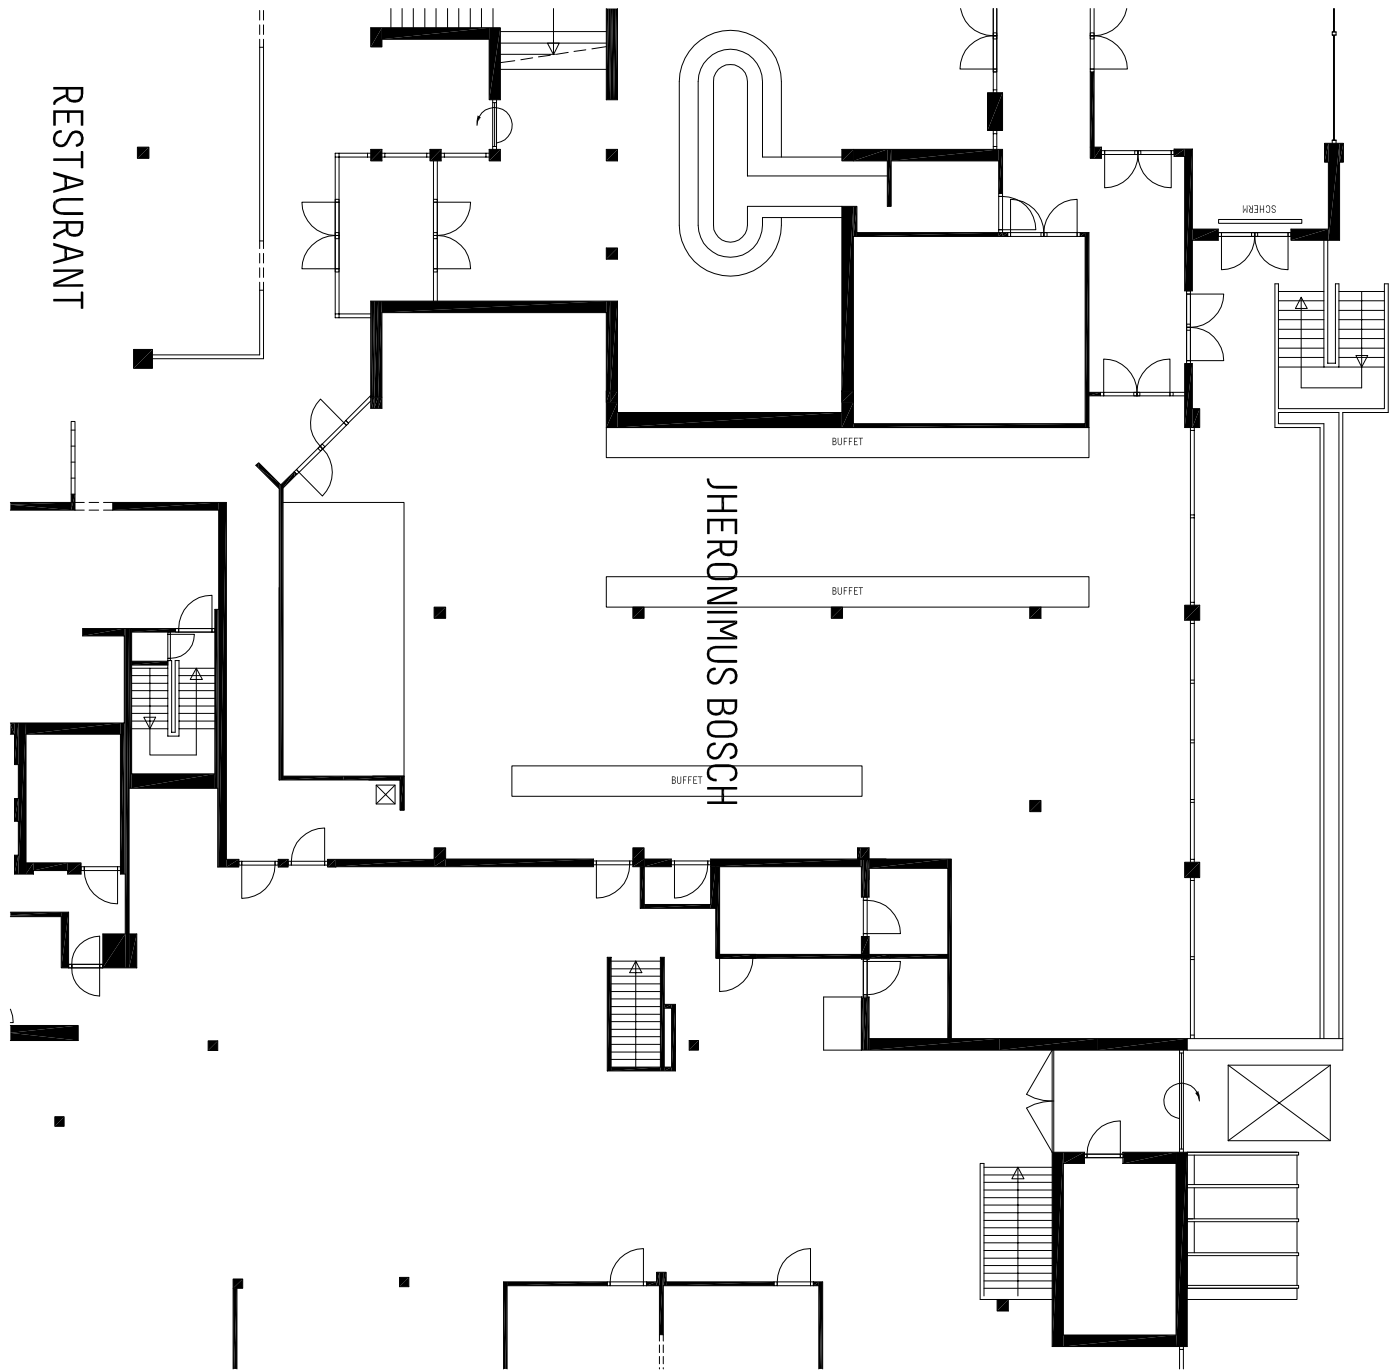

BEGANE GROND

JHERONIMUS BOSCH

OPP: 312M<sup>2</sup>  
 LXBXH: 24,0X11,4X3M

VAN DER VALK  
 HOTEL 'S HERTOGENBOSCH - VUGHT